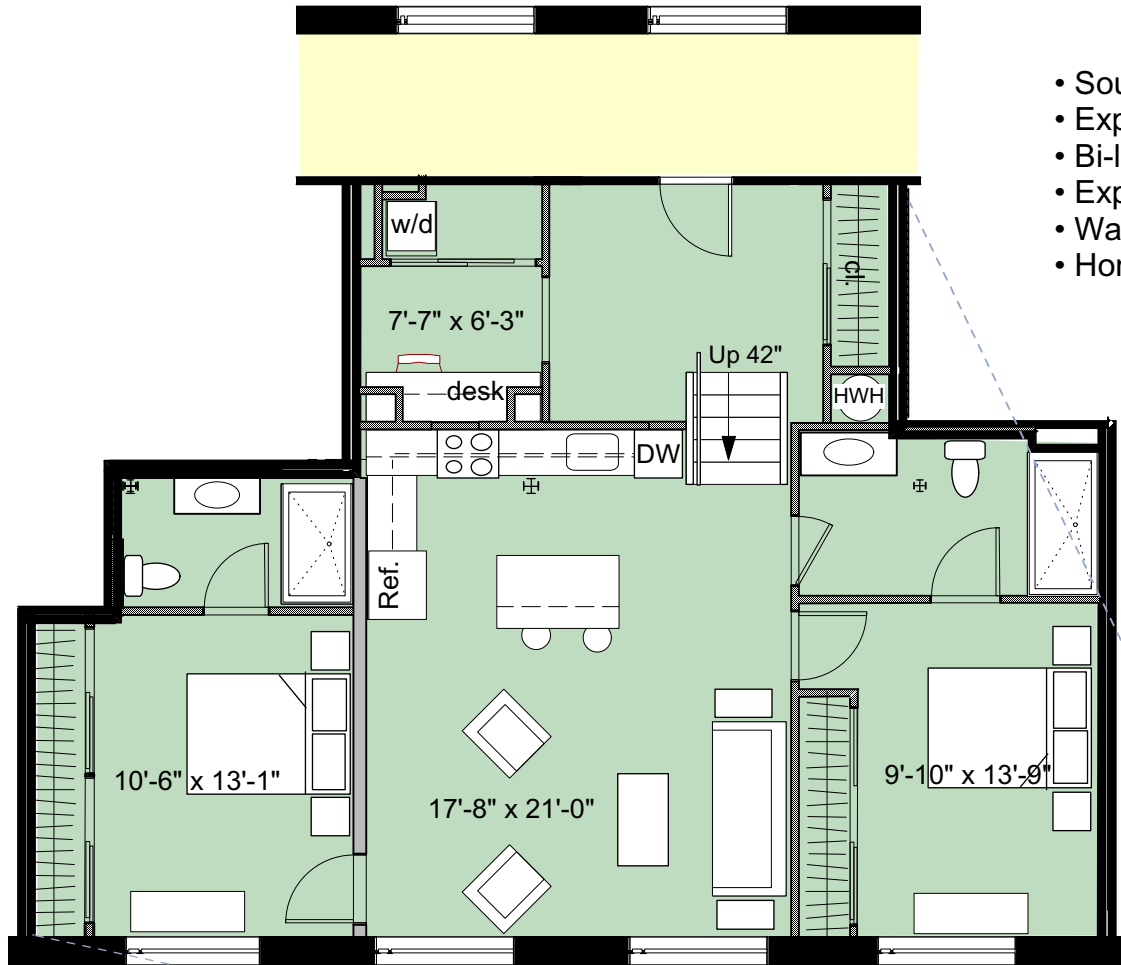

All room sizes and square footages are approximate and subject to change

- South Light
- Exposed Brick Walls
- Bi-level Living Area
- Expansive Kitchen/Living Area
- Washer/Dryer
- Home Office Area

1 Unit 2E Plan
Scale: 1/8" = 1'-0"

FOOTER Building Residential Luxury Lofts

2 Howard Street
Cumberland, Maryland

2E 2 Bedroom Bi-level
1104 SF